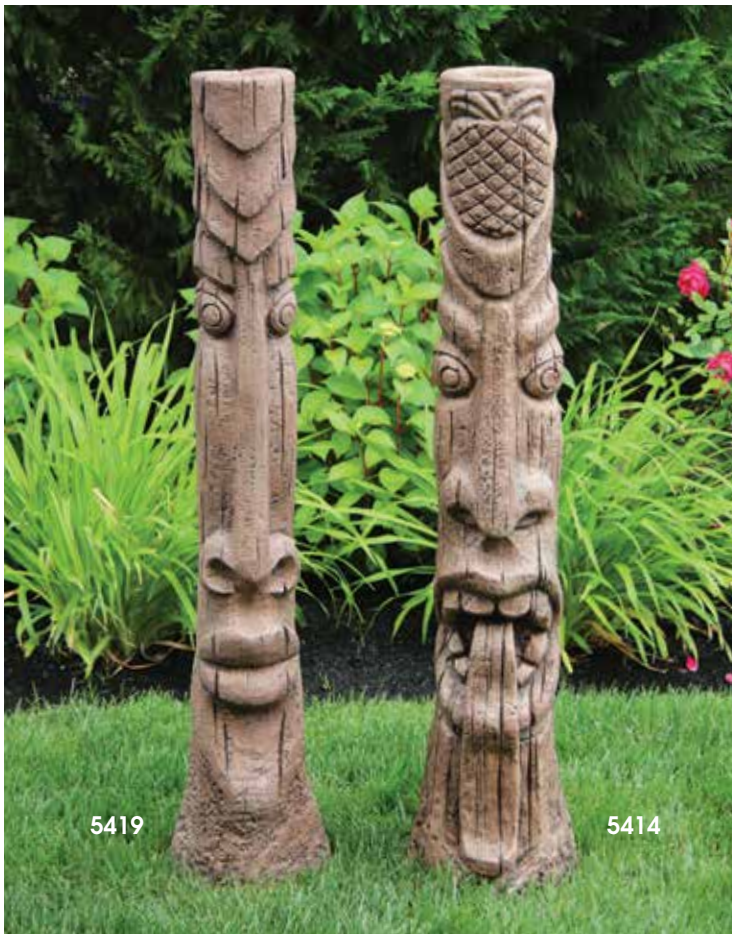

5414
50" Tiki Post with Tongue Out
H:50" BW:11" BL:10.5"
Weight: 129 lbs..
Shown in #83 Classic Mountain Bronze

9736
Chelsea Hexagon Bird Bath
H:26" W:20" HEX B:10" HEX
Weight: 102 lbs.
Shown in #73 Classic Iron

9267
19" Tree Stump Bird Bath
H:19" TW:19.5" TL:17" BD:9"
Weight: 74 lbs..
Shown in #73 Classic Iron