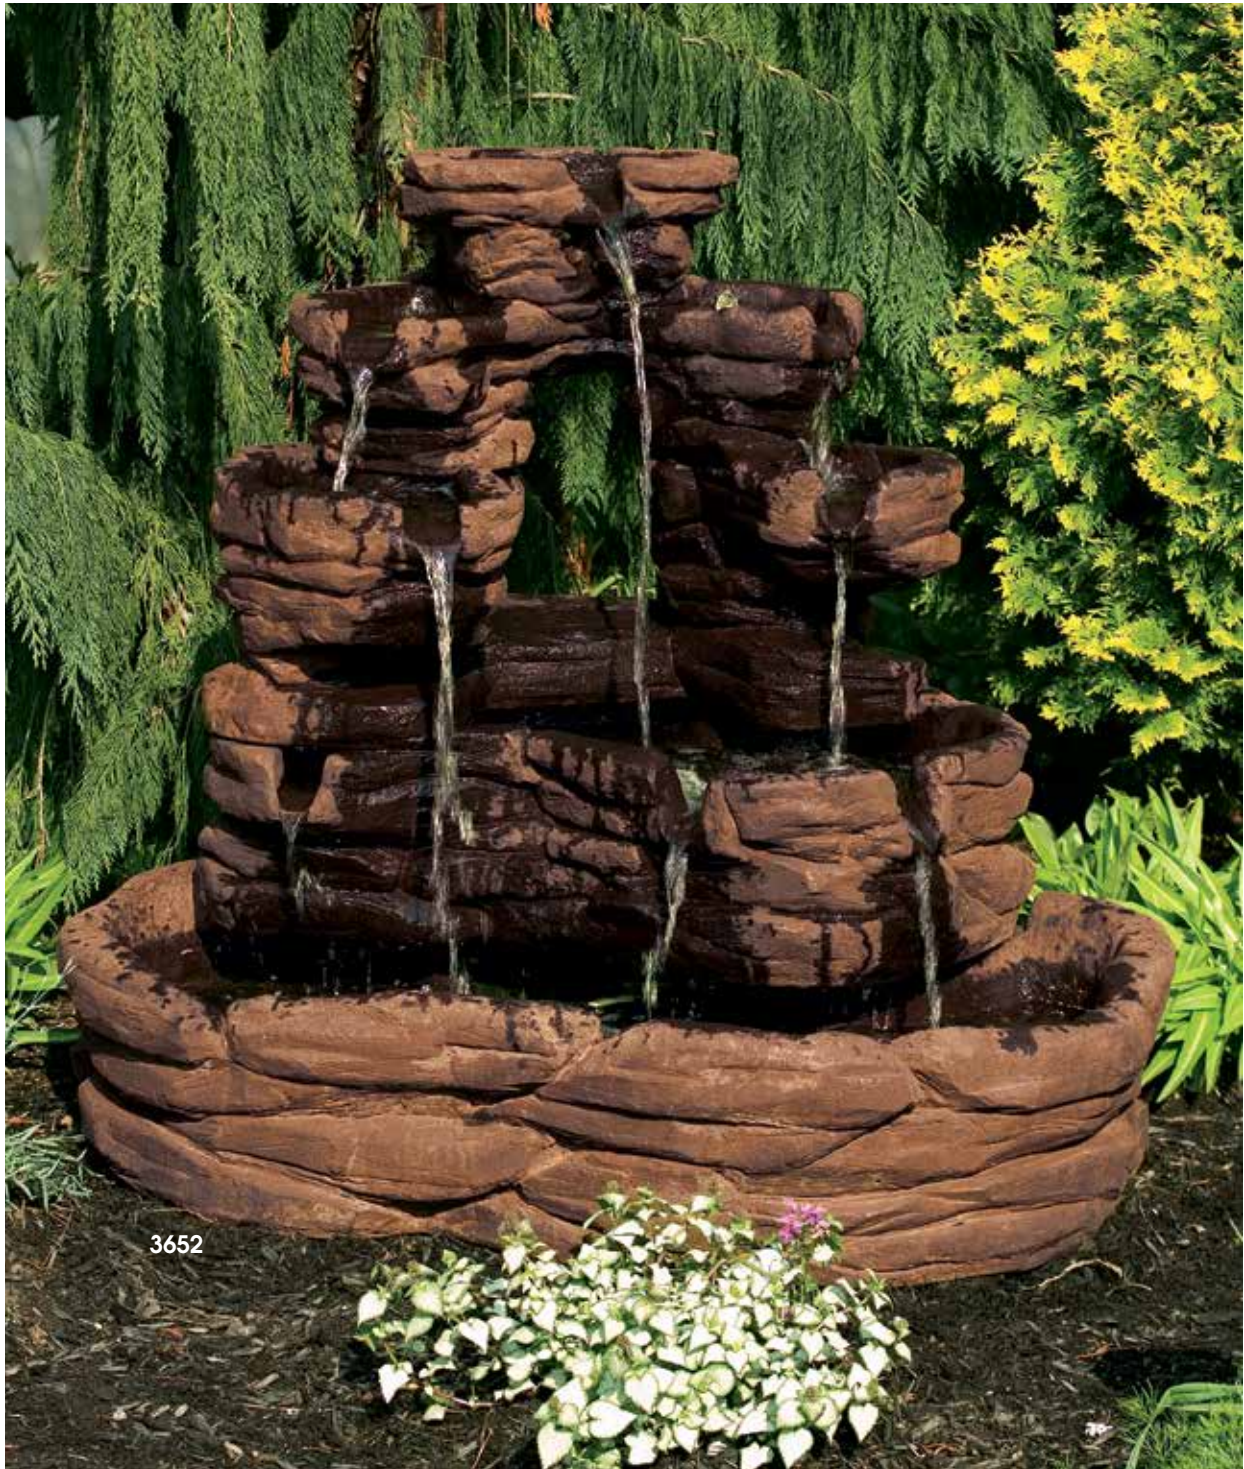

3652

3652
Santa Fe Stone Fountain

H:42.25" W:49" L:34"

Weight: 746 lbs.

Shown in #83 Classic Mountain Bronze

3278S	Bottom Shell - Santa Fe Stone Fountain	H:9.25" W:49" L:34" BW:44" BL:31.5"
3279S	2nd Shell - Santa Fe Stone Fountain	H:8.5" W:36.5" L:24" BW:35.5" BL:21"
3282S	3rd Shell - Santa Fe Stone Fountain	H:11" W:33" L:21" BW:31" BL:16"
3283S	Top Shell - Santa Fe Stone Fountain	H:13.5" W:24" L:12" BW:22.5" BL:9"
P46004	Fountain Kit