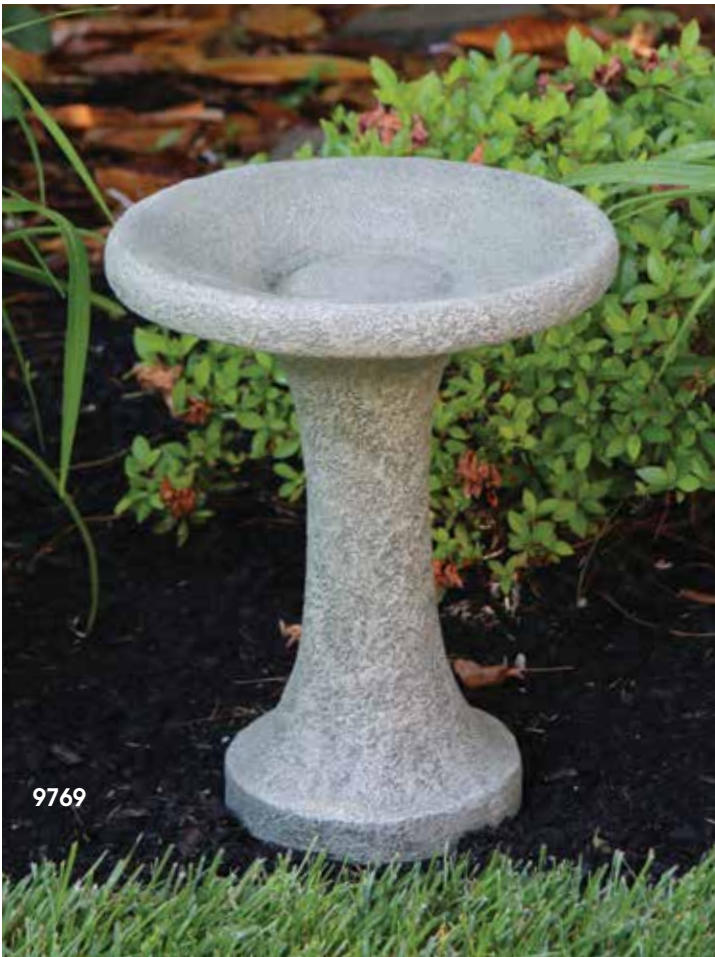

3874

3842
Pendleton Spill Fountain

H:26.25" W:32" BD:16"

Weight: 152 lbs.

Shown in #21 Old Stone

3407B	Pendleton Spill Base	H:26.25" W:32" BD:16"
8816SP	Cover Plate - Veracruz	H:1.5" D:18"
P16029	Fountain Kit	

3842

3954

3954 Fountainette - Garden Butterfly

H:39.25" TD:14.75" BD:10"
Weight: 90 lbs.
Shown in #21 Old Stone

8256P	Fountainette Pedestal	H:18.25" TD:7.5" BD:10"
3004S	Bell Shell	H:12" TD:14.75" BD:8"
4698	Finial - Garden Butterfly	H:10.25" BD:10.5"
99011	99011 Fountain Kit	
40075	Mag Drive 75 GPH Pump	
9917	Underwater Light 12LED White	

3952

3952 Fountainette - Sphere

H:37" TD:14.75" D:10"
Weight: 92 lbs.
Shown in #21 Old Stone

8256P	Fountainette Pedestal	H:18.25" TD:7.5" BD:10"
3004S	Bell Shell	H:12" TD:14.75" BD:8"
4699	Finial - Fountainette Sphere	H:8" BD:10.5"
99015	99015 Fountain Kit	
40075	Mag Drive 75 GPH Pump	
9917	Underwater Light 12LED White	