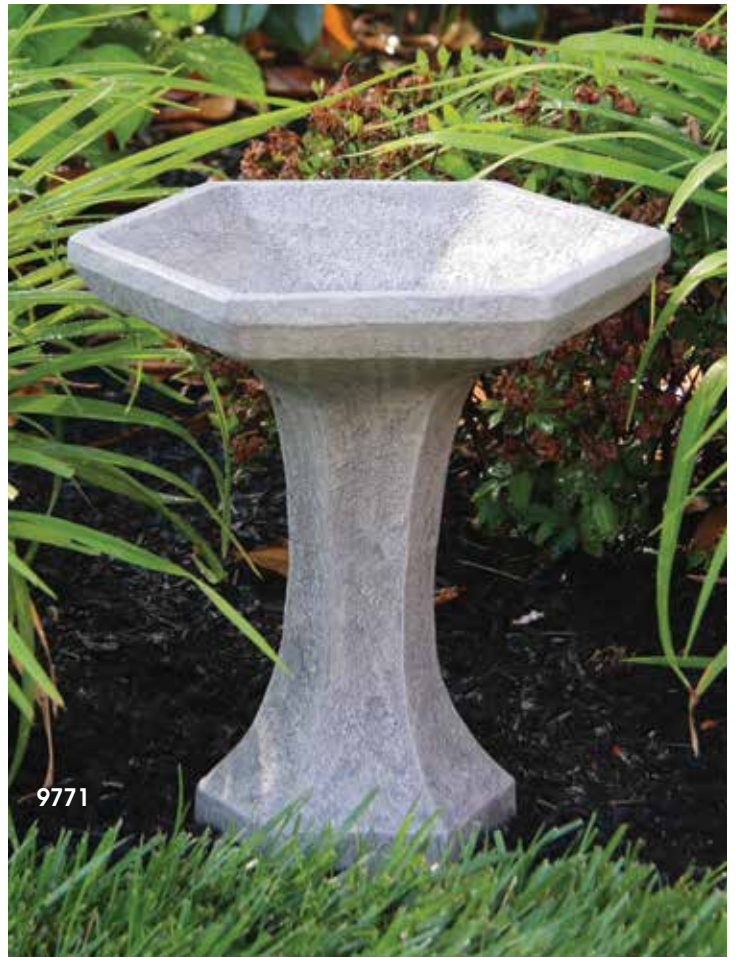

Weight: 716 lbs.

Shown in #83 Classic Mountain Bronze

Concrete pad not included.

8740PH	Pedestal Pumphouse - Pavasa	H:6" TD:18.5" BD:21"
8740PL	Pumphouse Plug - Pavasa	H:6" W:11" L:5.5"
8723SP	Middle Spacer - Savona	H:26" TD:12.25" BD:18"
3172S	Bottom Shell - Isabella	H:9" W:45.5" TD:11" BD:29"
3172PL	Plug - Isabella	H:4" W:7" L:2.25"
8836SP	Spacer - Isabella	H:12" TD:10.75" BD:12"
3163S	Top Shell - Isabella	H:8" W:23.5" TD:6.25" BD:11.5"
4918	Finial - 10" Pineapple	H:9.5" BD:6"
P22514	Fountain Kit	

3874

3842
Pendleton Spill Fountain

H:26.25" W:32" BD:16"

Weight: 152 lbs.

Shown in #21 Old Stone

3407B	Pendleton Spill Base	H:26.25" W:32" BD:16"
8816SP	Cover Plate - Veracruz	H:1.5" D:18"
P16029	Fountain Kit	

3952

3952 Fountainette - Sphere

H:37" TD:14.75" D:10"
Weight: 92 lbs.
Shown in #21 Old Stone

8256P	Fountainette Pedestal	H:18.25" TD:7.5" BD:10"
3004S	Bell Shell	H:12" TD:14.75" BD:8"
4699	Finial - Fountainette Sphere	H:8" BD:10.5"
99015	99015 Fountain Kit	
40075	Mag Drive 75 GPH Pump	
9917	Underwater Light 12LED White	

9769

9771

9772

9769
Petite One Piece
Round Bird Bath
H:14.75" TD:12" BD:7.5"
Weight: 22 lbs.
Shown in #21 Old Stone

9771
Petite One Piece
Hexagon Bird Bath
H:14.75" T:12" HEX B:7" HEX
Weight: 23 lbs.
Shown in #21 Old Stone