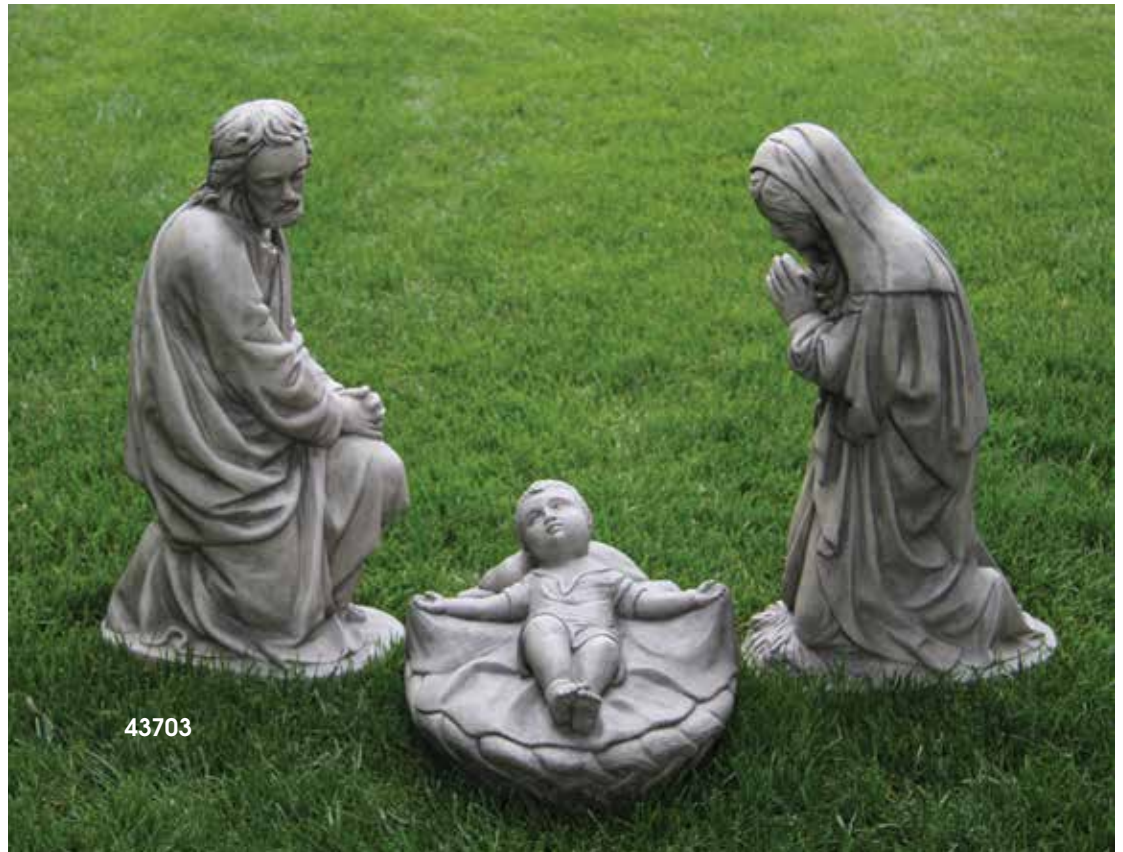

43703

43703
Large 3 Piece
Nativity Set

H: 36"
Weight: 213 lbs.
Shown in #21 Old Stone