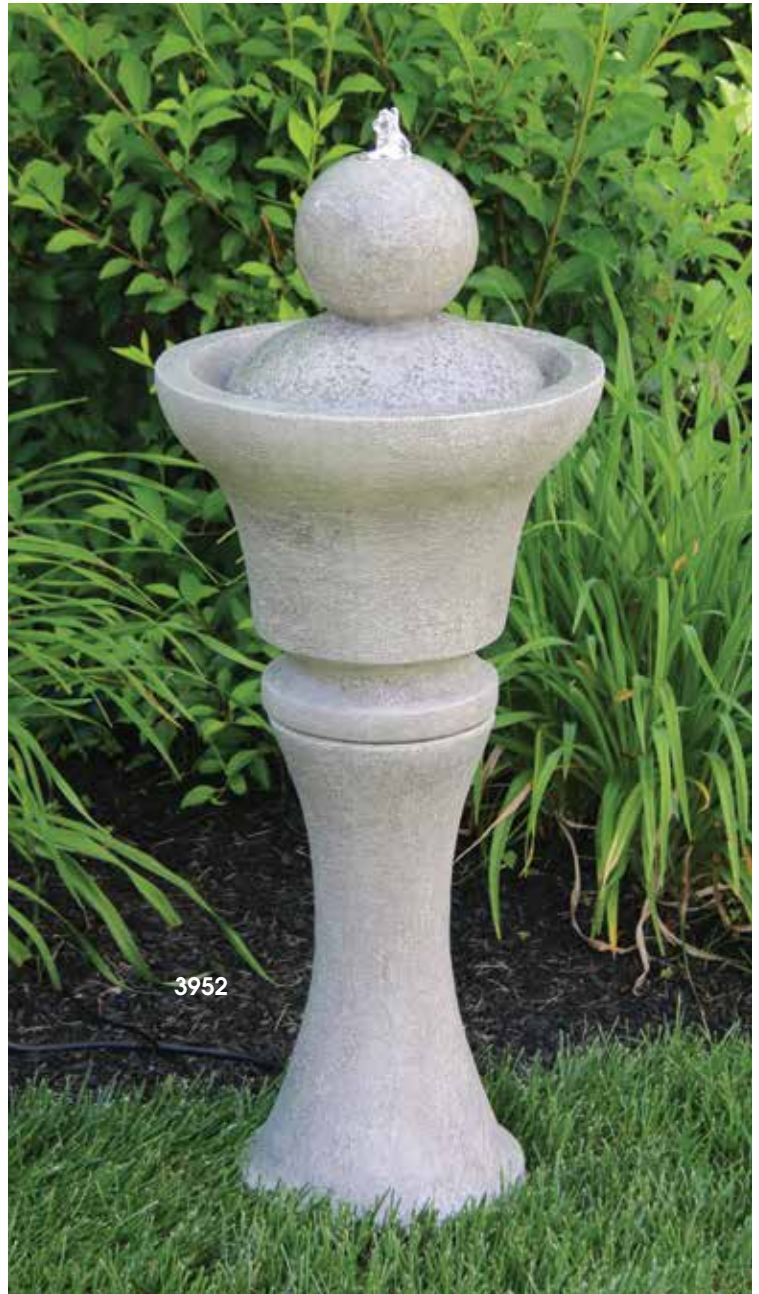

Weight: 716 lbs.

Shown in #83 Classic Mountain Bronze

Concrete pad not included.

8740PH	Pedestal Pumphouse - Pavasa	H:6" TD:18.5" BD:21"
8740PL	Pumphouse Plug - Pavasa	H:6" W:11" L:5.5"
8723SP	Middle Spacer - Savona	H:26" TD:12.25" BD:18"
3172S	Bottom Shell - Isabella	H:9" W:45.5" TD:11" BD:29"
3172PL	Plug - Isabella	H:4" W:7" L:2.25"
8836SP	Spacer - Isabella	H:12" TD:10.75" BD:12"
3163S	Top Shell - Isabella	H:8" W:23.5" TD:6.25" BD:11.5"
4918	Finial - 10" Pineapple	H:9.5" BD:6"
P22514	Fountain Kit	

3874

3842
Pendleton Spill Fountain

H:26.25" W:32" BD:16"

Weight: 152 lbs.

Shown in #21 Old Stone

3407B	Pendleton Spill Base	H:26.25" W:32" BD:16"
8816SP	Cover Plate - Veracruz	H:1.5" D:18"
P16029	Fountain Kit	

3842

3954

3954 Fountainette - Garden Butterfly

H:39.25" TD:14.75" BD:10"
Weight: 90 lbs.
Shown in #21 Old Stone

8256P	Fountainette Pedestal	H:18.25" TD:7.5" BD:10"
3004S	Bell Shell	H:12" TD:14.75" BD:8"
4698	Finial - Garden Butterfly	H:10.25" BD:10.5"
99011	99011 Fountain Kit	
40075	Mag Drive 75 GPH Pump	
9917	Underwater Light 12LED White	

3952

3952 Fountainette - Sphere

H:37" TD:14.75" D:10"
Weight: 92 lbs.
Shown in #21 Old Stone

8256P	Fountainette Pedestal	H:18.25" TD:7.5" BD:10"
3004S	Bell Shell	H:12" TD:14.75" BD:8"
4699	Finial - Fountainette Sphere	H:8" BD:10.5"
99015	99015 Fountain Kit	
40075	Mag Drive 75 GPH Pump	
9917	Underwater Light 12LED White	