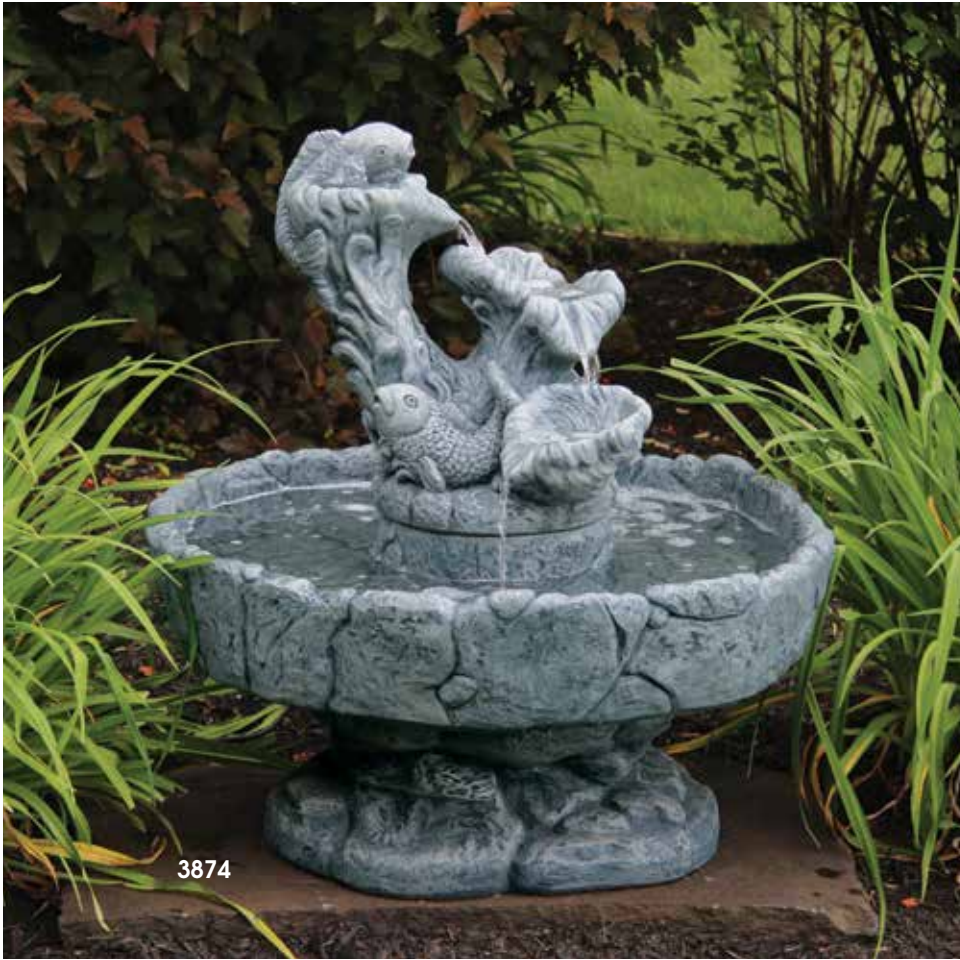

3872

3872
54" Two Tier Scallop Fountain

H:54" W:36" BD:12.75"

Weight: 439 lbs.

Shown in #73 Classic Iron

8232P	Pedestal - 54" Mirabella	H:21" W:12.75" TD:10" BD:12.75"
3107S	Shell - One Tier Large Pineapple Shell	H:10" W:36" TD:10" BD:12"
8803SP	Spacer - Tranquility	H:5.5" TD:8" BD:11"
3064S	Top Shell - Three Tier Scallop	H:8" W:23" TD:6" BD:8"
4938	Finial - Petal Leaf	H:9.5" BD:6"
P22503	Fountain Kit	

3841

3841
Two Tier Gozo Sphere Fountain
on Pedestal

H:41" W:33" BD:16"
Weight: 318 lbs.
Shown in #21 Old Stone

8229P	Pedestal - Picasso	H:16.5" TD:14" BD:16"
3253S	Bottom Shell - Picasso	H:7.5" W:33" TD:8.25" BD:18"
3253PL	Plug - Picasso	H:5.75" W:4.5" L:2.25"
3113S	6th Shell - Ten Tier Gozo	H:3.75" D:22.5"
3409S	Top Shell - Two Tier Gozo	H:1.75" D:15.5" TD:3.25"
4906	Finial - Ball - Plumbed	H:13" W:12" BD:8.75"
P22501	Fountain Kit	

3873

3873
36" Hampton Fountain
on 46" Round Pool

H:36.25" W:46" BD:46"
Weight: 504 lbs.
Shown in #19 Midnight Stone

3344S	46" Round Pool	H:9" TD:45.5" BD:46"
8834PH	Pedestal Pumphouse - Hampton	H:21.25" TD:8" BD:10"
8834PL	Pumphouse Plug - Hampton	H:4.75" W:6.25" L:2"
3313S	Top Shell - 21" Hampton	H:7" W:24" TD:6" BD:12.25"
4696	Finial - 36" Hampton Fountain	H:6" BD:6.25"
P22517	Fountain Kit	